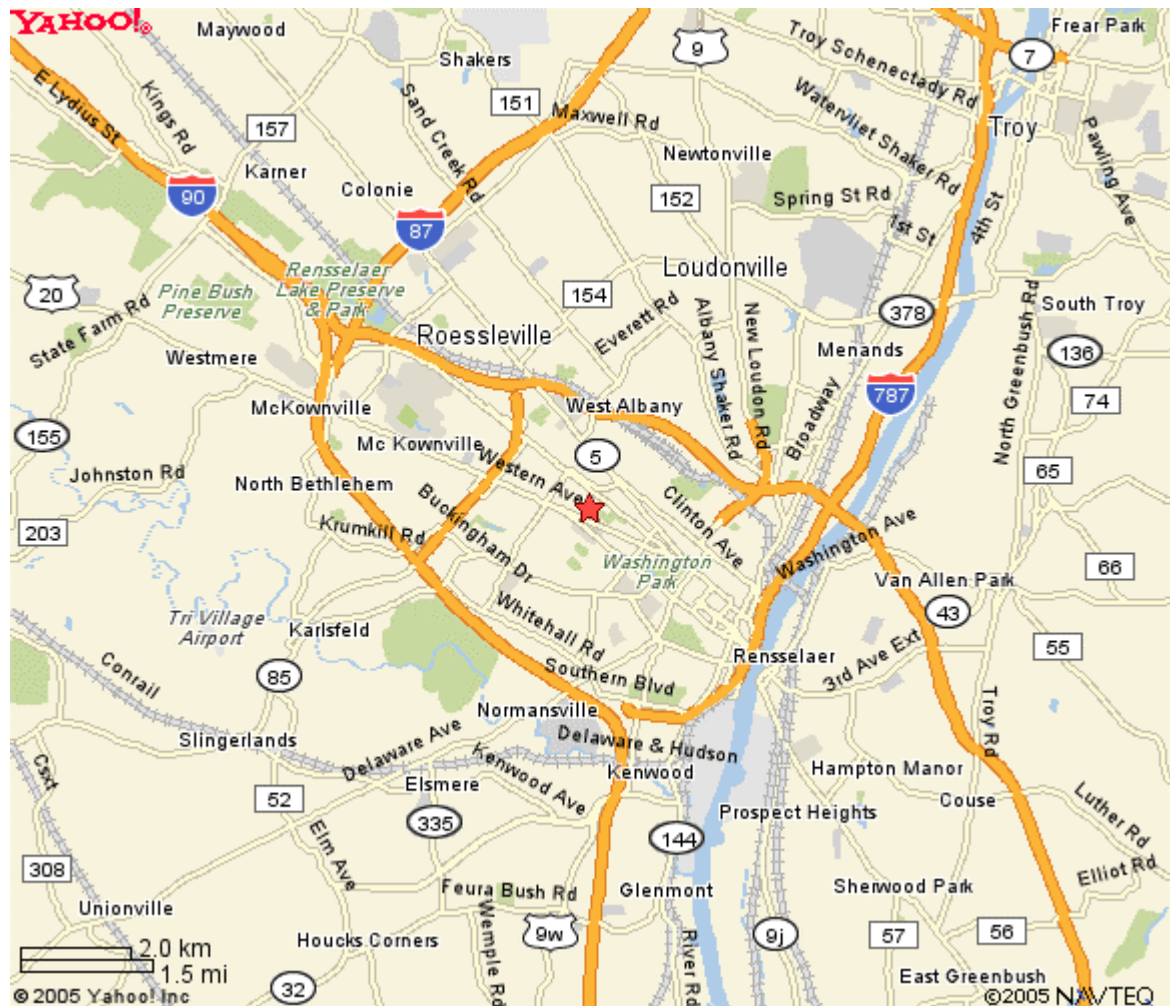

Map and Directions to the Pastoral Center

★ 40 North Main Avenue Albany, NY 12203-1481

From Points SOUTH:

Take NY State Thruway (I 87) North to I 787/Albany
Take 787 North to I 90 Junction
Bear LEFT onto I 90 West (Buffalo)
Take EXIT 5 (Everett Road) off I 90 (non-toll section)

At the top of the Exit 5 ramp stay to the center lane,
Turn LEFT onto Everett Road continue until Central Avenue/NY State
Rte 5 intersection (this is the end of Everett Road).
Turn LEFT (or East) onto Central Avenue ...go about a mile on Central
and look for the intersection with North Main Avenue.